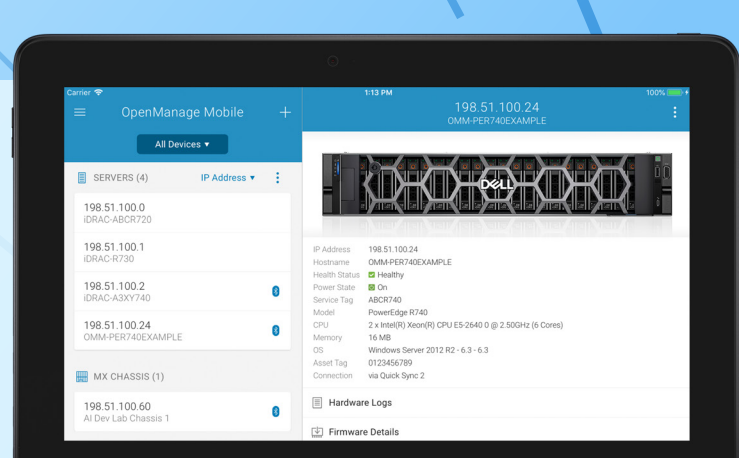

4th Gen AMD EPYC processors include AMD Infinity Guard,

a suite of advanced, hardened security technologies that work below the operating system (OS), application and hypervisor layers.